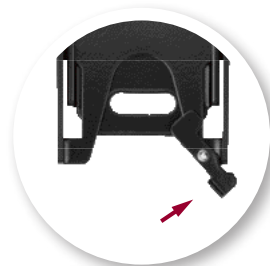

### AVAILABLE

May 2010

VST15-B1 SHOWN

- Virtual Axis™ technology provides up to 12° of smooth tilt motion with only the touch of a finger
- Easy installation — simply lift TV bracket onto wall plate tabs and secure into place
- VESA-compatible TV bracket supports 200 x 100 and 100 x 100 mm hole patterns to fit most 13" – 26" TVs
- Safety latch locks TV into place for added security

400x400

600x400

800x400

800x500

Universal

Virtual Axis™

Easy installation

VESA-compatible TV bracket

100 x 100  
200 x 200

Safety latch